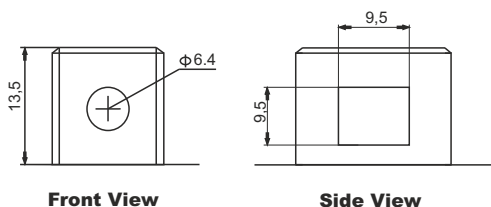

Type of terminal

Cell configuration

The date of issue of catalog card: 03/2018