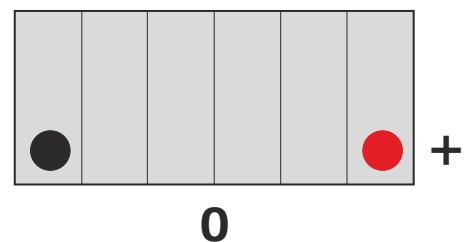

Type of terminal

Cell configuration

The date of issue of catalog card: 03/2018