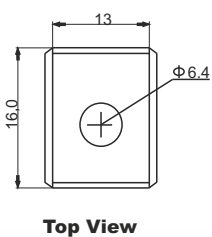

Type of terminal

Cell configuration

The date of issue of catalog card: 03/2018