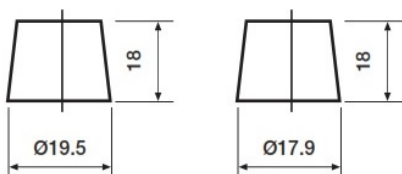

Terminal Type

T1

Standard DIN Post

Positive Terminal

Negative Terminal