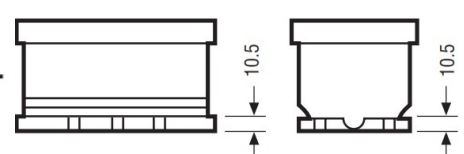

Weights & Measures

Mean Weight with Acid	21.2kg
-----------------------	--------

Container Features

Case Type	L4 DIN EFB
Hold Down	B3
State of Charge Indicator	✓
Handles	✓
End Venting	✓
Lid Type	SMF Double Lid

Cell Assembly Layout

Battery Hold-down

Data Sheet generated on 30/11/2020 - E&OE