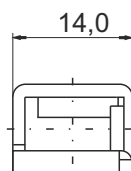

BPOWER®

Bpower EXCELLENT YP18-3

INNOVATIVE AGM TECHNOLOGY 12V - FACTORY ACTIVATED

Parameters

Voltage	12V
Capacity	20Ah
Current	360A

Dimensions

Length	205mm
Width	90mm
Height	162mm

Weight

With electrolyte	7,70kg

Case Features

Cell configuration	Right+
Cell layout	14

Technology

Technology	CA/CA
Separator	AGM
Recommended charging current	2A
Mounting Angle	360°

Type of terminal

Cell configuration

Side View

The date of issue of catalog card: 03/2018