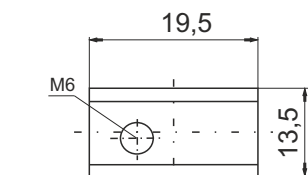

Type of terminal

Cell configuration

Front View