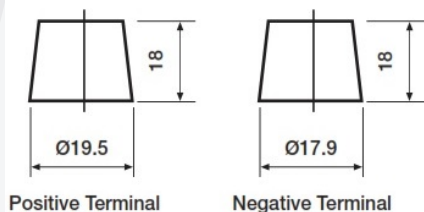

Terminal Type

T1

Standard DIN Post