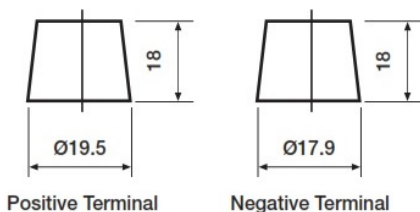

Weights & Measures

Mean Weight with Acid	17.3kg
Acid Volume	4.1 litres

Container Features

Case Type	D23 JIS EFB (Q55R/Q85R)
Cell Layout	1
Terminal Type	T1
Hold Down	N
State of Charge Indicator	✓
Lid Type	Raised Plug

Technology

Flame Arrestor	✓
Technology	Ca/Ca
Separator	PE
Recommended Charge Rate	4A
Performance Marking	W3-C2-V3-M1

Terminal Type

T1

Standard DIN Post

Cell Assembly Layout

Battery Hold-down

Data Sheet generated on 30/11/2020 - E&OE