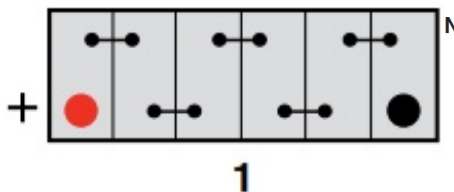

Technology

Flame Arrestor	✓
Technology	Ca/Ca
Separator	PE
Recommended Charge Rate	4A
Performance Marking	W3-C2-V3-M1

Terminal Type

T1

Standard DIN Post

Cell Assembly Layout

Battery Hold-down

Data Sheet generated on 30/11/2020 - E&OE