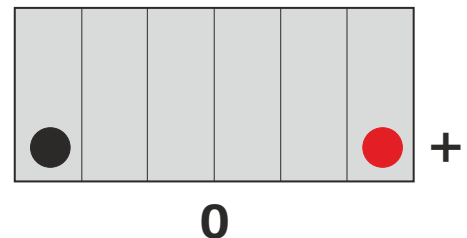

With electrolyte	4,58kg
------------------	--------

Case Features

Cell configuration	Right+
Cell layout	8

Technology

Technology	CA/CA
Separator	AGM
Recommended charging current	1,4A
Mounting Angle	360°

Type of terminal

Front View

Side View

Top View

Cell Configuration

0

The date of issue of catalog card 04/2018