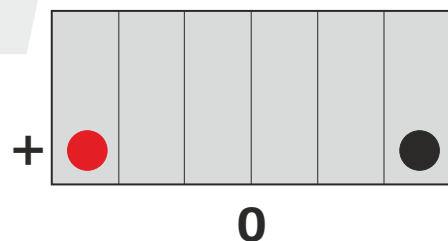

With electrolyte	4,60kg
------------------	--------

Case Features

Cell configuration	Left+
Cell layout	4

Technology

Technology	CA/CA
Separator	AGM
Recommended charging current	1,2A
Mounting Angle	360°

Type of terminal

Front View

Side View

Top View

Cell Configuration

The date of issue of catalog card 04/2018