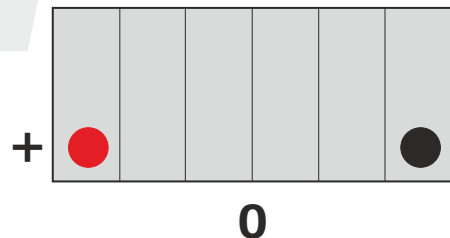

With electrolyte	4,58kg
------------------	--------

Case Features

Cell configuration	Left+
Cell layout	8

Technology

Technology	CA/CA
Separator	AGM
Recommended charging current	1,4A
Mounting Angle	360°

Type of terminal

Front View

Side View

Top View

Cell Configuration

The date of issue of catalog card 04/2018