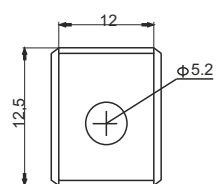

Type of terminal

Cell configuration

Top View

The date of issue of catalog card: 03/2018