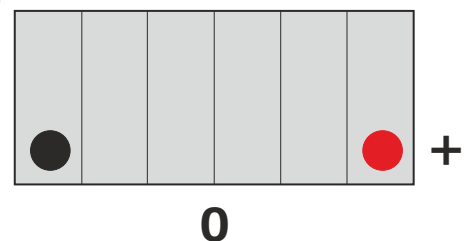

BPOWER®

Bpower SUPREME GTX7L

GEL 12V - FACTORY ACTIVATED

Parameters

Voltage	12V
Capacity	6Ah
Current	110A

Dimensions

Length	113mm
Width	70mm
Height	130mm

Weight

With electrolyte	2,44kg
------------------	--------

Case Features

Cell configuration	Right+
Cell layout	5

Technology

Technology	CA/CA
Separator	AGM
Recommended charging current	0,6A
Mounting Angle	360°

Type of terminal

Cell configuration

Top View

The date of issue of catalog card: 03/2018