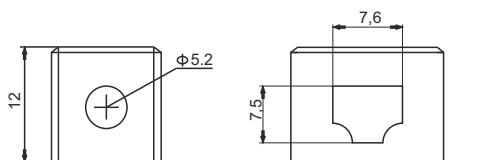

Type of terminal

Cell configuration

Top View

The date of issue of catalog card: 03/2018