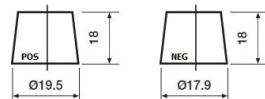

Yuasa Technical Data Sheet

Yuasa YBX7053 - YBX7000 EFB Start Stop Plus Batteries

Performance

Voltage	12V
Capacity (20-hour)	45Ah
Cold Cranking Amps (EN1)	450A

Dimensions

Length	238mm
Width	128mm
Height	227mm

Weights & Measures

Mean Weight with Acid	13kg
Acid Volume	3 litres

Container Features

Case Type	B24 JIS EFB (N55)
Hold Down	N
Lid Type	Flat Lid

Technology

Flame Arrestor Technology	✓
Separator	Ca/Ca
Recommended Charge Rate	PE
Performance Marking	3A
	W3-C2-V3-M1

Terminal Type

T1/T3

Standard DIN Post

Remove T1 adapter for T3

Cell Assembly Layout

Battery Hold-down

Data Sheet generated on 30/11/2020 - E&OE