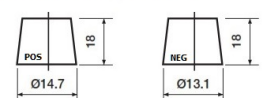

Yuasa Technical Data Sheet

Yuasa YBX7053 - YBX7000 EFB Start Stop Plus Batteries

Performance

Voltage	12V
Capacity (20-hour)	45Ah
Cold Cranking Amps (EN1)	450A

Dimensions

Length	238mm
Width	128mm
Height	227mm

Weights & Measures

Mean Weight with Acid	13kg
Acid Volume	3 litres

Container Features

Case Type	B24 JIS EFB (N55)
Hold Down	N
Lid Type	Flat Lid

Technology

Flame Arrestor Technology	✓
Separator	Ca/Ca
Recommended Charge Rate	PE
Performance Marking	3A
	W3-C2-V3-M1

Terminal Type

T1/T3

Standard DIN Post

Remove T1 adapter for T3

Cell Assembly Layout

Battery Hold-down

Data Sheet generated on 30/11/2020 - E&OE