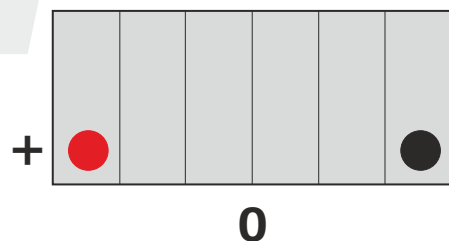

BPOWER®

Bpower CLASSIC YB14-B2

STANDARD 12V - DRY LOAD

Parameters

Voltage	12V
Capacity	14Ah
Current	175A

Dimensions

Length	134mm
Width	89mm
Height	166mm

Weight

With electrolyte	4,58kg
------------------	--------

Case Features

Cell configuration	Left+
Cell layout	8

Technology

Technology	CA/CA
Separator	AGM
Recommended charging current	1,4A
Mounting Angle	360°

Type of terminal

Front View

Side View

Top View

Cell Configuration

The date of issue of catalog card 04/2018