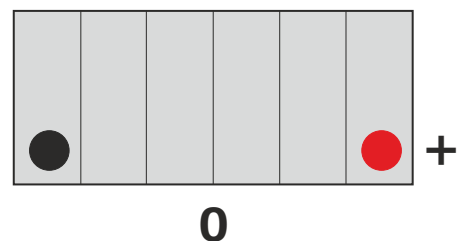

With electrolyte	6,17kg
------------------	--------

Case Features

Cell configuration	Right+
Cell layout	4

Technology

Technology	CA/CA
Separator	AGM
Recommended charging current	1,8A
Mounting Angle	360°

Type of terminal

Front View

Side View

Top View

Cell Configuration

The date of issue of catalog card 04/2018