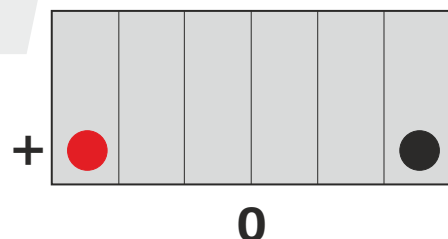

BPOWER®

Bpower PLATINUM YT12B-BS

AGM 12V - DRY LOAD

Parameters

Voltage	12V
Capacity	10Ah
Current	175A

Dimensions

Length	150mm
Width	70mm
Height	130mm

Weight

With electrolyte	3,72kg
------------------	--------

Case Features

Cell configuration	Left+
Cell layout	11

Technology

Technology	CA/CA
Separator	AGM
Recommended charging current	1A
Mounting Angle	360°

Type of terminal

Front View

Side View

Cell Configuration

Top View

The date of issue of catalog card 04/2018