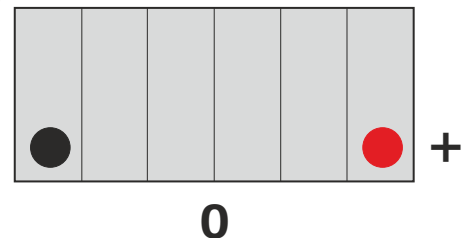

Type of terminal

Cell configuration

The date of issue of catalog card: 04/2018