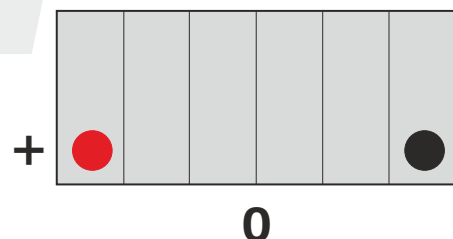

Type of terminals

Cell configuration

The date of issue of catalog card: 03/2018