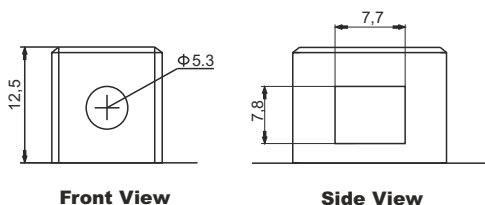

Type of terminals

Cell configuration

The date of issue of catalog card: 03/2018