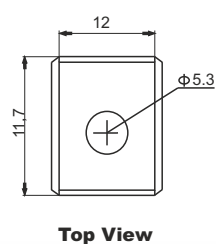

Type of terminals

Cell configuration

The date of issue of catalog card: 03/2018