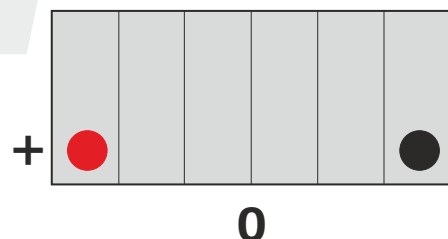

The date of issue of catalog card 04/2018